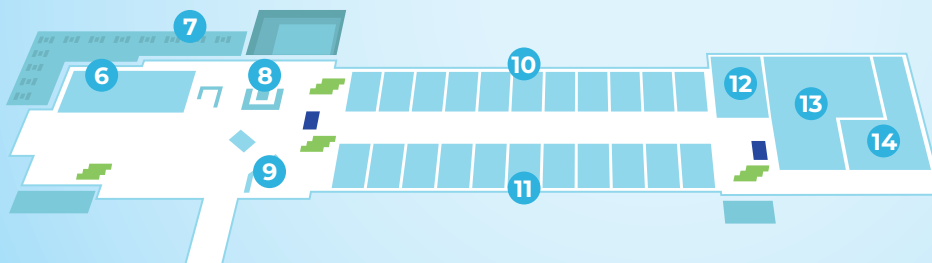

RIOTEL

- 1 **Tennis** court
- 2 **Cargo** Restaurant
- 3 Espace **Lounge**
- 4 **Riotel and Pavillon sur Mer** reception
- 5 Outdoor **swimming pool**
- 6 **Electric vehicle** charging station
- 7 **Gym**
- 8 Espace **Vague**
- 9 **Oblivio Spa**

RIOTEL

Function Rooms Level

Function Rooms Level

- 1 **Rooms**
- 2 Comfort Rooms facing the **St.Lawrence**
- 3 Comfort Rooms facing the **town**
- 4 **Ocean** Rooms
- 5 **Escale** Rooms

First floor

First floor

- 6 **Cargo** Restaurant
- 7 **Cargo** Terrasse
- 8 Espace **Lounge**
- 9 **Riotel and Pavillon sur Mer** reception
- 10 **Pool-side** Comfort Rooms
- 11 Comfort Rooms with **parking lot acces**
- 12 **Gym**
- 13 Espace **Vague**
- 14 **Oblivio Spa**