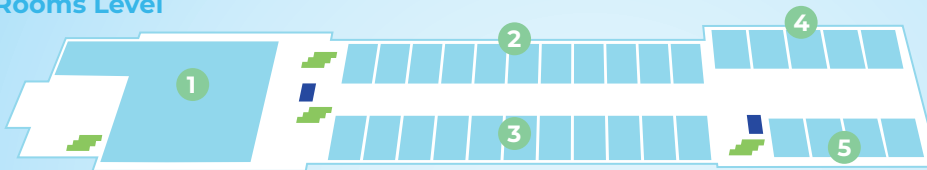

RIOTEL

- 1 **Tennis** court
- 2 **Cargo** Restaurant
- 3 Espace **Lounge**
- 4 **Riotel and Pavillon sur Mer** reception
- 5 Outdoor **swimming pool**
- 6 **Electric vehicle** charging station
- 7 **Gym**
- 8 Espace **Vague**
- 9 **Oblivio Spa**

RIOTEL

Function Rooms Level

Function Rooms Level

- 1 **Rooms**
- 2 Comfort Rooms facing the **St.Lawrence**
- 3 Comfort Rooms facing the **town**
- 4 **Ocean** Rooms
- 5 **Escale** Rooms

First floor

First floor

- 6 **Cargo** Restaurant
- 7 **Cargo** Terrasse
- 8 Espace **Lounge**
- 9 **Riotel and Pavillon sur Mer** reception
- 10 **Pool-side** Comfort Rooms
- 11 Comfort Rooms with **parking lot acces**
- 12 **Gym**
- 13 Espace **Vague**
- 14 **Oblivio Spa**